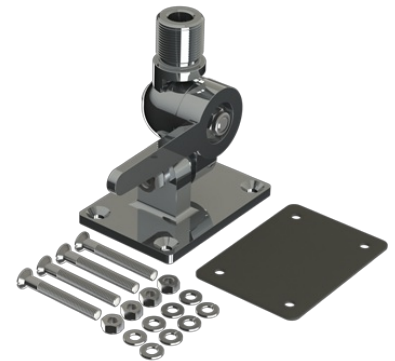

## 4-WAY MOUNT HD 1"-14NF

4-way heavy-duty chrome plated solid brass deck mount (1"-14NF)

- Heavy duty 4-Way tiltable easy lay-down chrome plated solid brass mount for deck/wall mounting of Marine, Satcom and GPS antennas with internal 1"-14NF threaded base
- Stainless steel mounting hardware included

### MECHANICAL SPECIFICATIONS

Color	Chrome
Height	120 mm
Weight	900 g (Mounting Hardware included)
Mounting	Bolt-on with supplied screws
Mounting Place	On deck or wall
Materials	Chrome plated solid brass, stainless steel and rubber
Operating Temperature	-40C to +70C
For Antenna Types	For marine, Satcom and GPS antennas with US-style internal 1"-14NF threaded base
Dimension	93 x 65 x 120 mm